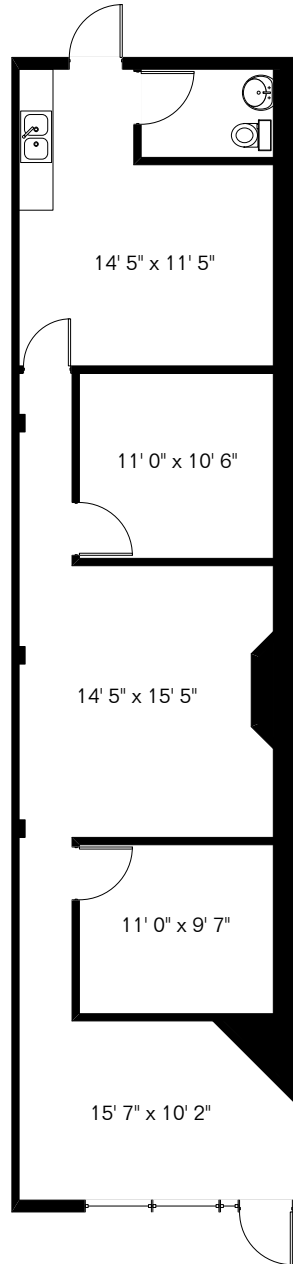

The square footages and room size information are deemed to be reliable but are not guaranteed and should be independently verified.

10050 W Bell Rd Suite 53

Gross 1,048 Sq Ft

Site Visit September 2019

0 ft. 6 ft. 10 ft. 20 ft.

Copyright 2019 Floor Plans First! LLC
All Rights Reserved.

www.FloorPlansFirst.com

Toll Free (877) 887-1500
Voice (520) 881-1500

Floor Plans First!
See the Floor Plan First!